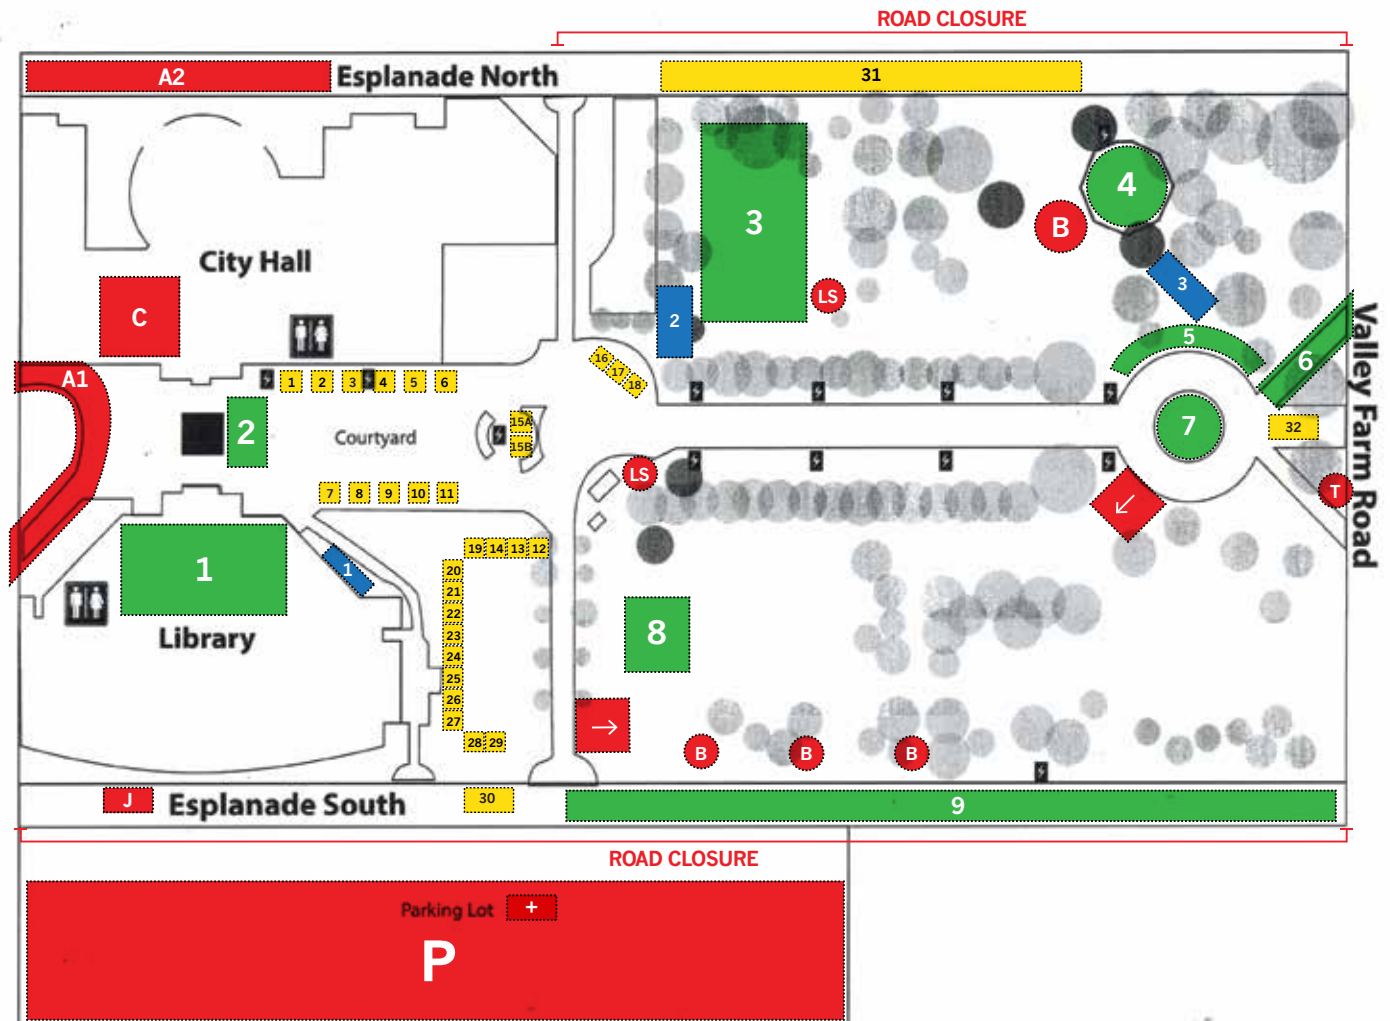

Hosted by
Graymatter
MARKETING SOLUTIONS

Floor Plan

Pickering Christmas Market 2019 Floorplan

EVENT UTILITIES

- A1/A2 - Accessible Parking
- B - Bails of Hay (Seating)
- C - Communications Area (Staff Only)
- LS - Lighting Standards (City)
- J - Junk Chuckers
- P - Parking Lot for vendors/staff. (no in/out privileges during event)
- T - Portable Toilet
- + - St. John's Ambulance
- κ - Access through fencing

ATTRACTIONS

- 1 - Scooby-Doo meet and greet in the library
- 2 - Christmas Sleigh Photo Set
- 3 - Amica Holiday Warming Tent
- 4 - Main Stage
- 5 - Photo Op Frames / Wish Chalkboard
- 6 - Light Tunnel
- 7 - Christmas Tree
- 8 - Christmas Games
- 9 - Horse Drawn Carriage Rides

MARQUEE LETTERS

- 1 - "JOY"
- 2 - "SPREAD LOVE"
- 3 - "HO HO HO"

VENDOR BOOTHS

1	TBD	19	TBD
2	TBD	20	TBD
3	Reserved (PA KAT)	21	TBD
4	TBD	22	TBD
5	TBD	23	Reserved (Event)
6	TBD	24	TBD
7	TBD	25	TBD
8	TBD	26	TBD
9	TBD	27	Reserved (Sponsor)
10	TBD	28	TBD
11	TBD	29	TBD
12	TBD	30	Reserved (McCafe)
13	TBD	31	Food Trucks
14	TBD	32	Reserved (Sponsor)
15A	Reserved (Event)		
15B	Reserved (Event)		
16	Reserved (Charity)		
17	Reserved (Charity)		
18	Reserved (Event)		

*Floorplan subject to change at anytime prior to Pickering Christmas Market.